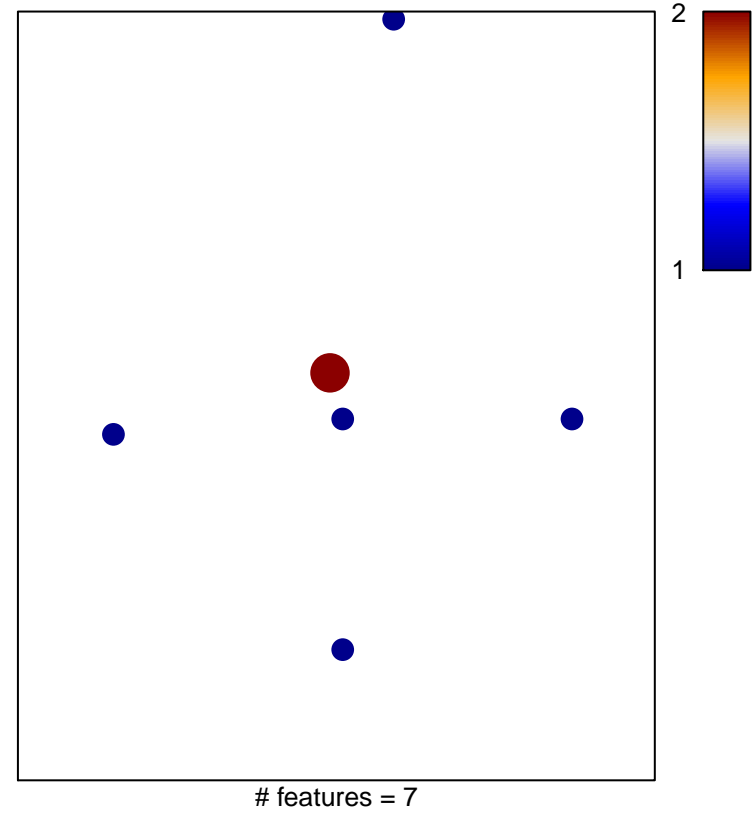

REACTOME_TANDEM_PORE_DOMAIN_POTASSIUM_CHANNELS

REACTOME_TANDEM_PORE_DOMAIN_POTASSIUM_CHANNELS

■ on
■ -
□ off

REACTOME_TANDEM_PORE_DOMAIN_POTASSIUM_CHANNELS