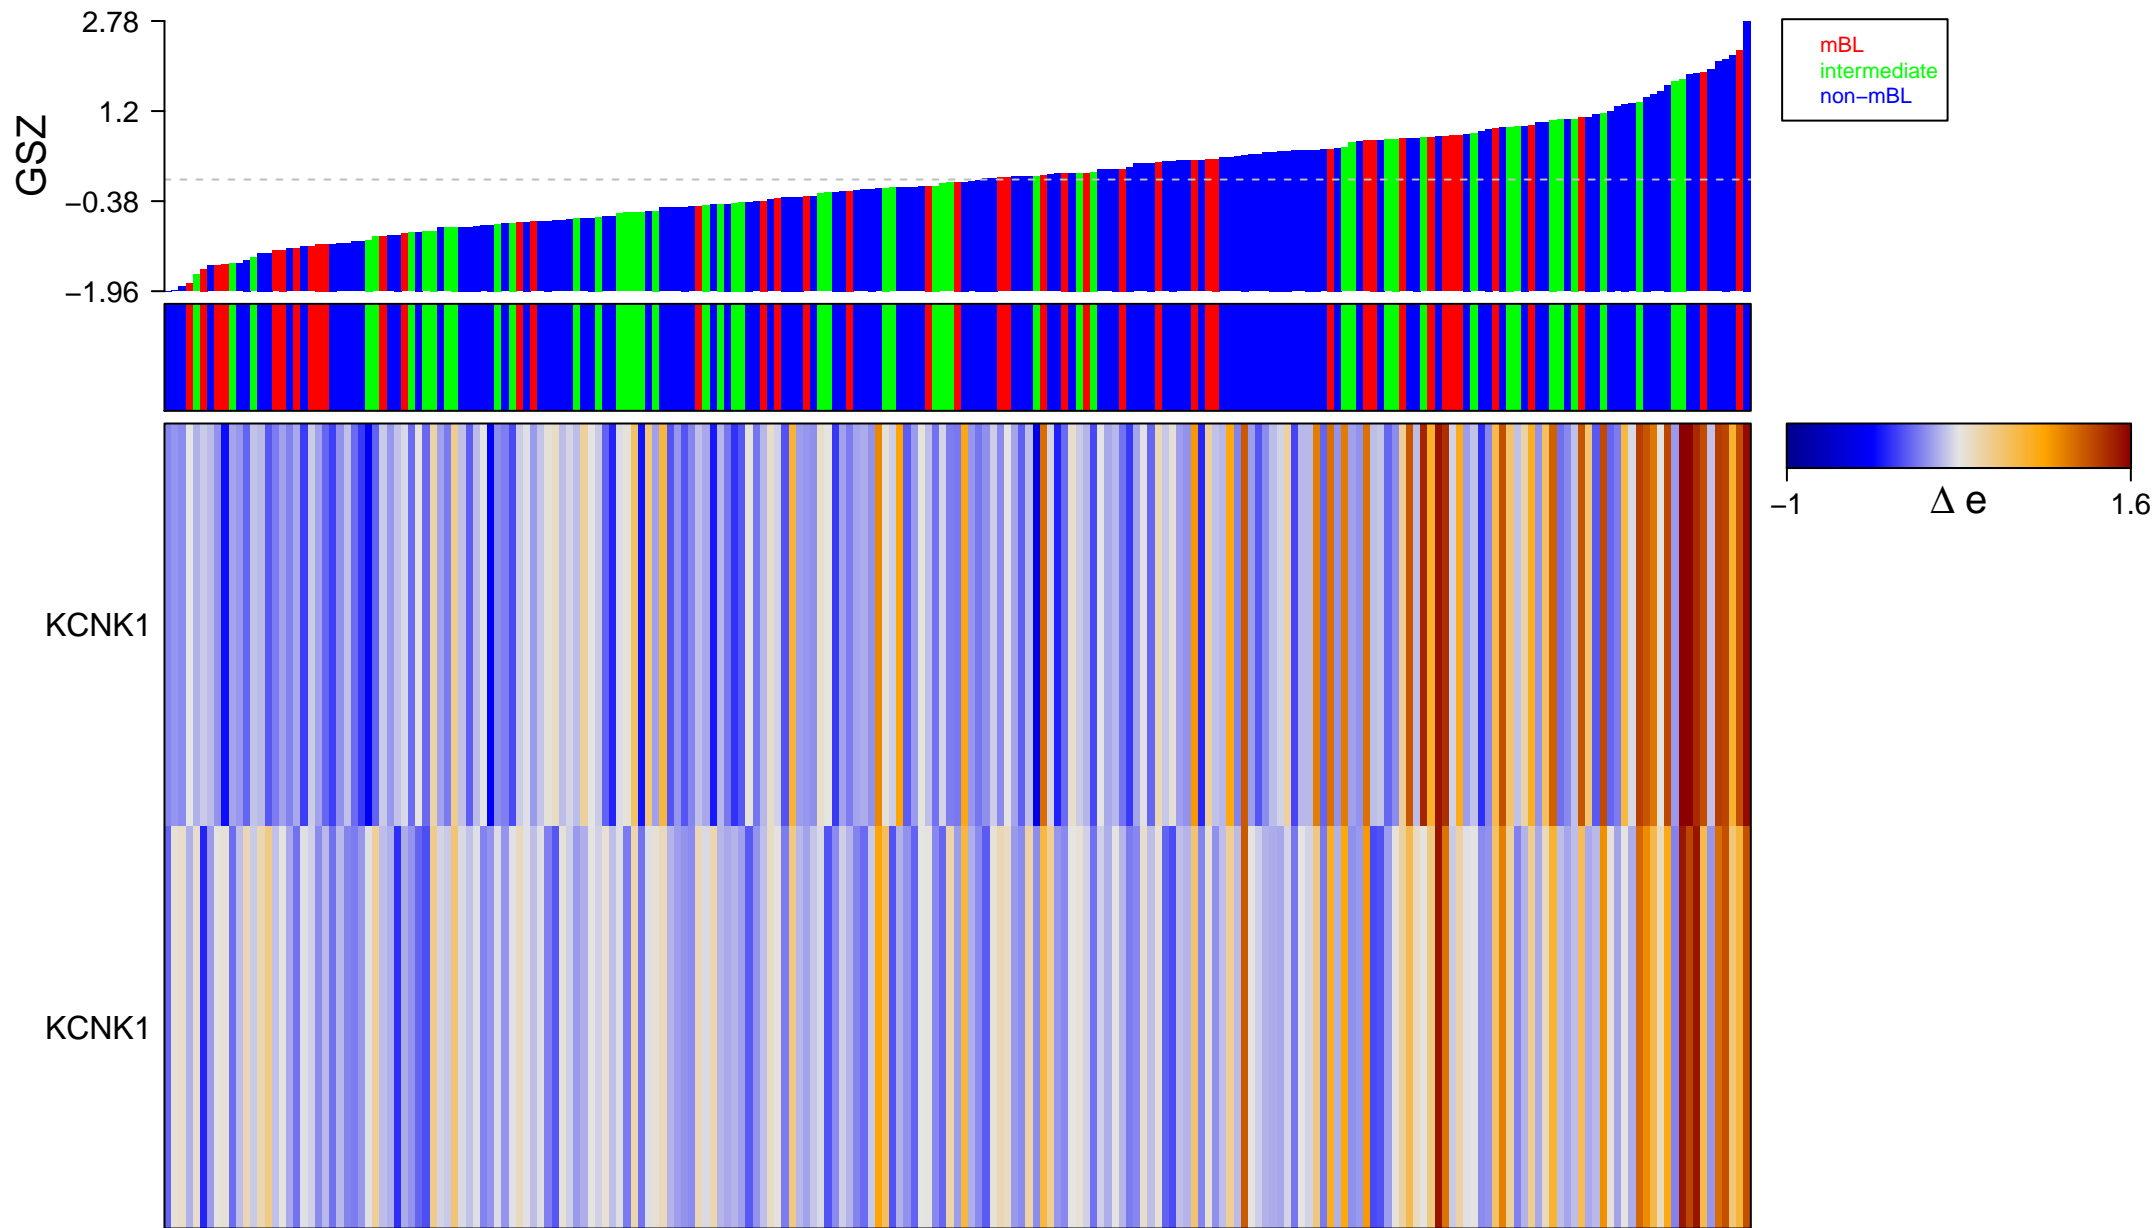

REACTOME_TANDEM_PORE_DOMAIN_POTASSIUM_CHANNELS

REACTOME_TANDEM_PORE_DOMAIN_POTASSIUM_CHANNELS

■ on
■ -
□ off

REACTOME_TANDEM_PORE_DOMAIN_POTASSIUM_CHANNELS