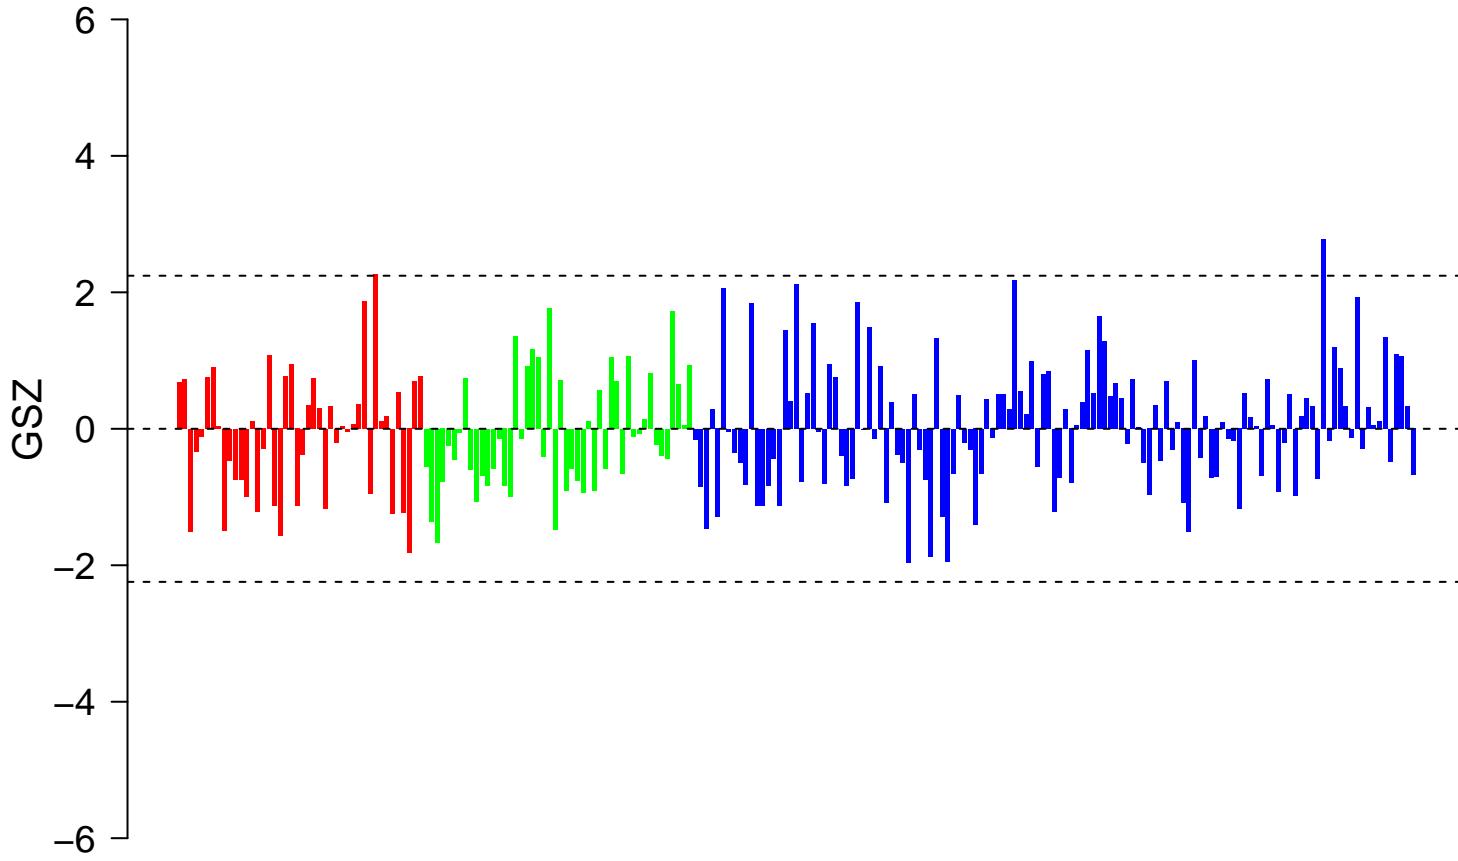

REACTOME_TANDEM_PORE_DOMAIN_POTASSIUM_CHANNELS

REACTOME_TANDEM_PORE_DOMAIN_POTASSIUM_CHANNELS

■ on
■ -
□ off

REACTOME_TANDEM_PORE_DOMAIN_POTASSIUM_CHANNELS